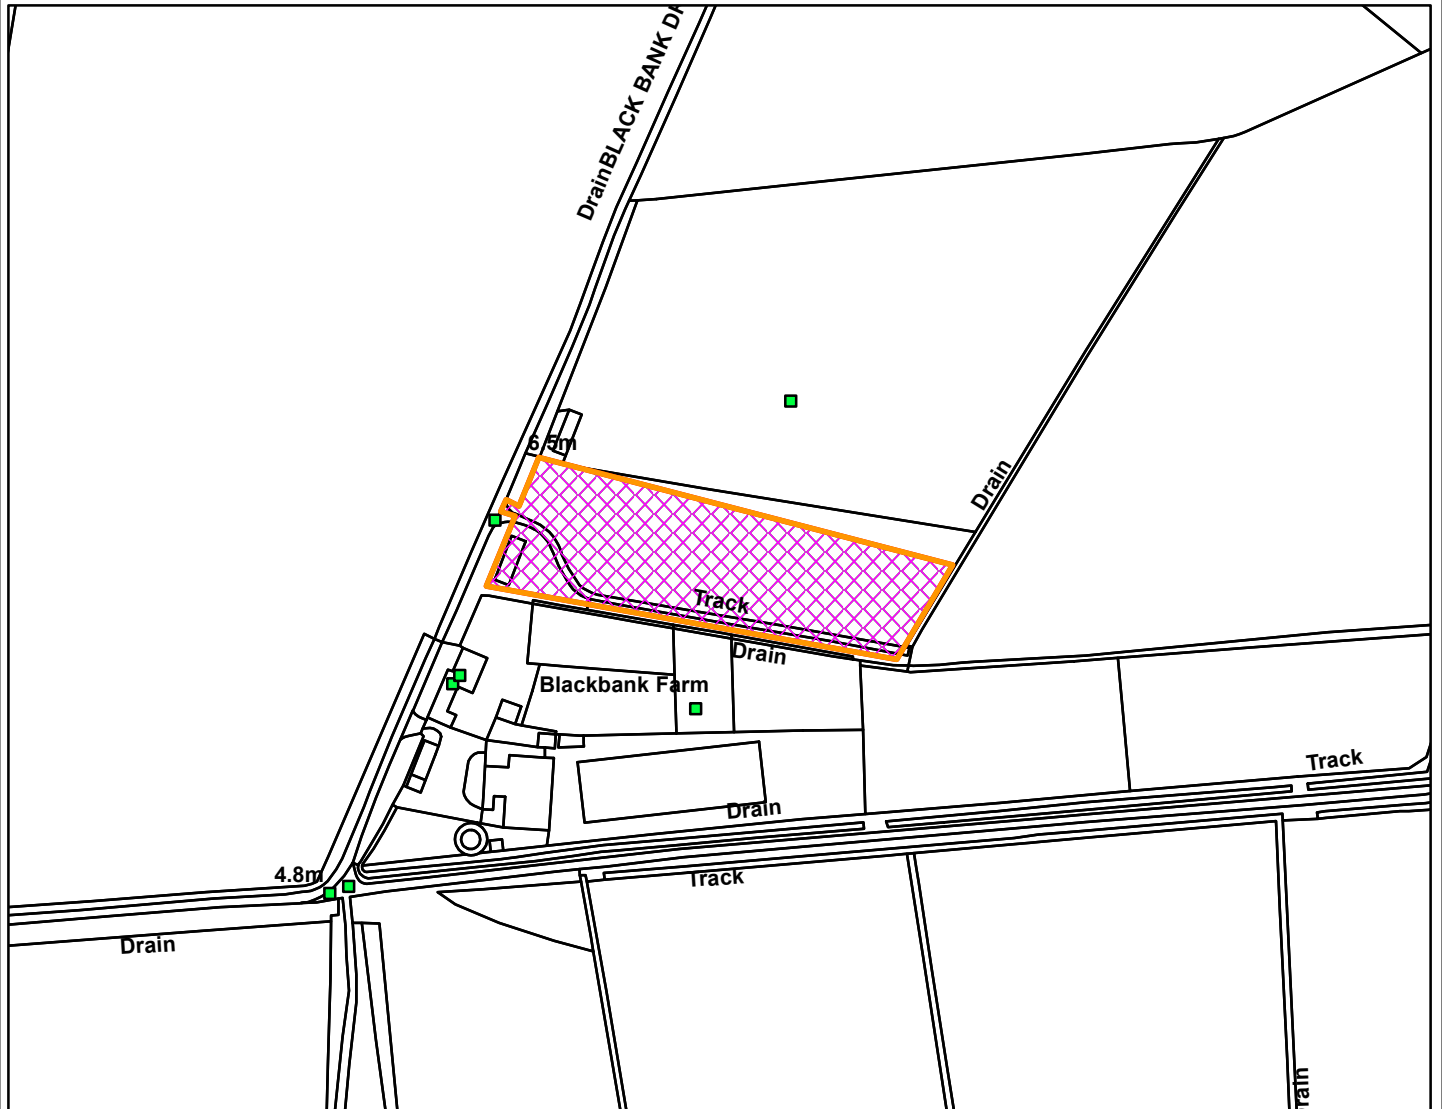

23/01693/F

Borough Council of
King's Lynn &
West Norfolk

Blackbarn Drove Ringmore Road Southery PE38 0NL

Legend

Scale: 1:2,500

Reproduced from the Ordnance Survey map with permission of the Controller of His Majesty's Stationery Office © Crown Copyright 2023.

Unauthorised reproduction infringes Crown Copyright and may lead to prosecution or civil proceedings.

Organisation	BCKLWN
Department	Department
Comments	Not Set
Date	20/12/2023
MSA Number	0100024314